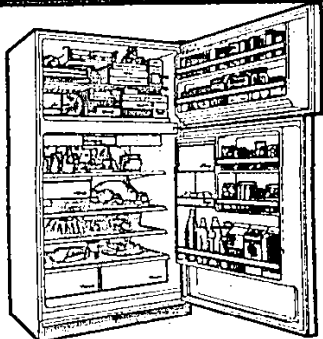

Credit's No  
Problem  
at

**\$369**

(similar to illustration)

**General Electric**  
11.6 Cu. Ft.  
Upright Freezer

- 406 lb. capacity
- Thermostat control
- Door shelves
- Lock on door

**\$209**

**General Electric**  
Two Door  
Refrigerator

- 131 lb. 0° Freezer
- Twin crispers
- Butter Compartment

**\$239**

**PHILCO**   
14.2 Cu. Ft.  
Refrigerator

- 102 Lb. Freezer
- Door Shelves
- Twin Crispers

**\$229**

**General Electric** 23.6 Cu. Ft.  
Ice & Water in Door  
Refrigerator

- Ice & Water in door
- 300 lb. 0° Freezer
- Cantilever adj. glass shelves
- Butter conditioner

**Get Lucky Lindy's  
Low Price**

**PHILCO**   
22 Cu. Ft. Cold Guard  
Refrigerator

- 245 Pound 0° Freezer
- Rolls out on wheels
- Cantilever adj. shelves
- Twin Crispers
- Fresh meat Compartment

**Get Lucky Lindy's  
Low Price**

**General Electric** 17.6 Cu. Ft.

No Frost  
Refrigerator

- 165 lb. 0° Freezer
- Cantilever adjustable shelves
- Twin crispers
- Door shelves

**309**

**PHILCO**   
23.6 Cu. Ft. Cold Guard  
Side by Side  
Refrigerator