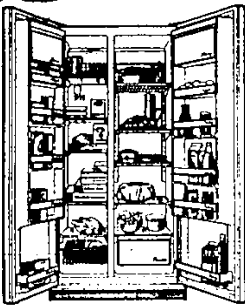

## Refrigerator & Freezer Super Sale

**PHILCO**

**PHILCO**   
Cold Guard Side by Side  
Refrigerator

- 16.6 Cu. Ft. Capacity
- No Frost Both Sides
- Cantilever Adjustable Refrigerator Shelves
- Choose from, White Copper, Avocado or Gold